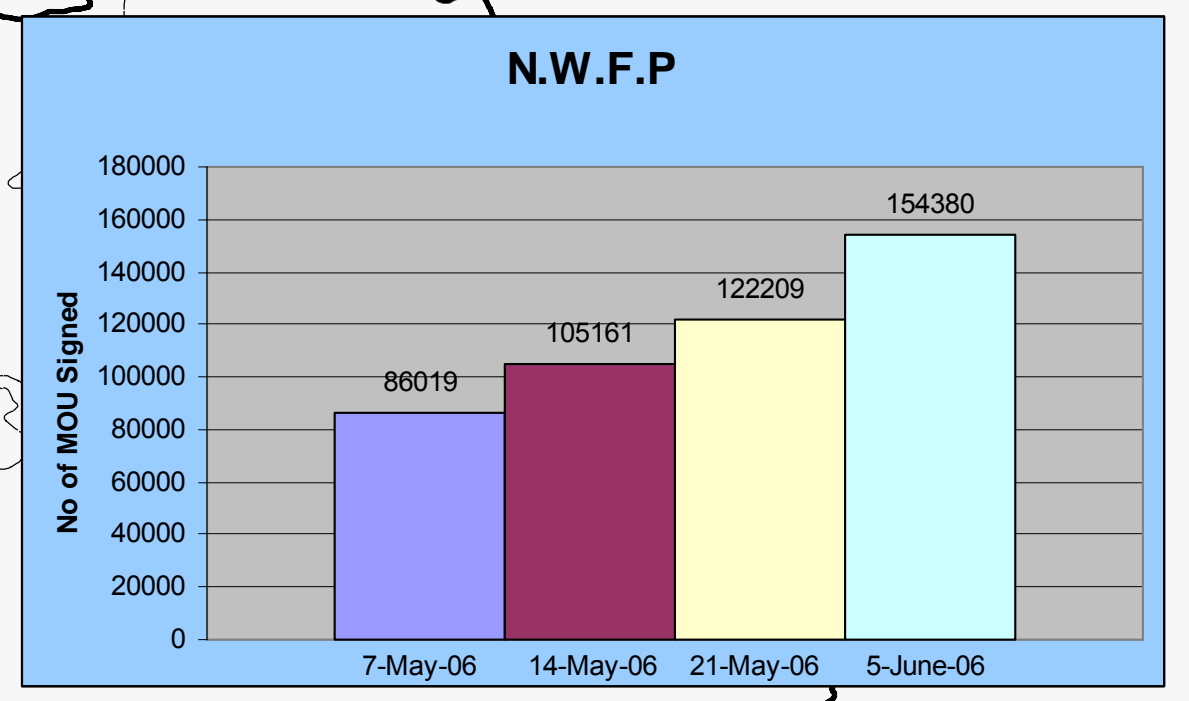

**Legend**

- Housing Reconstruction Center
- Province Boundary
- HRC Boundary
- District
- Tehsil

**No of MOU signed**

- 652 - 4791
- 6691 - 10259
- 11874 - 21676
- 30834 - 35917
- 65513
- 888888

No of MOU signed By Tehsil  
(Progress upto 5 June 2006)  
**Progress on Assistance & Inspection Work**

The Administrative boundaries are taken from the HIC MapPak CD. The HRC boundaries showed in the map subjected to be finalize soon based on the field verification with POs.