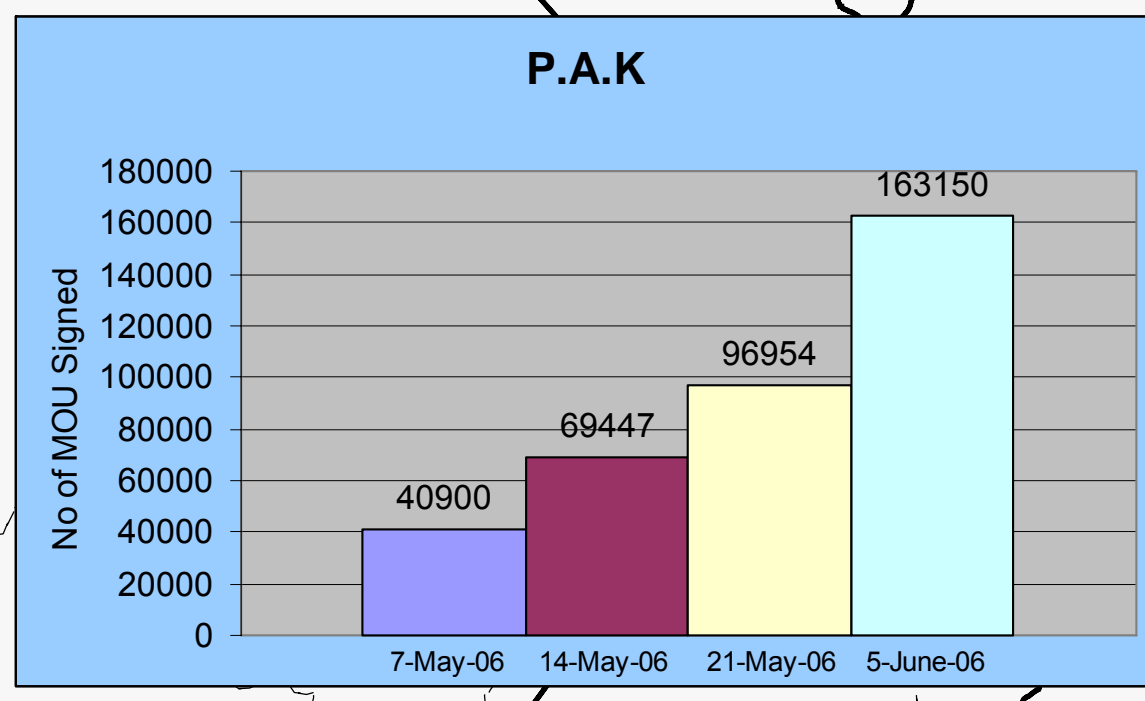

**Legend**

- Housing Reconstruction Center
- Province Boundary
- HRC Boundary
- District
- Tehsil

**No of MOU signed**

- 652 - 4791
- 6691 - 10259
- 11874 - 21676
- 30834 - 35917
- 65513
- 888888

No of MOU signed By Tehsil  
(Progress upto 5 June 2006)  
**Progress on Assistance & Inspection Work**

The Administrative boundaries are taken from the HIC MapPak CD. The HRC boundaries showed in the map subjected to be finalize soon based on the field verification with POs.