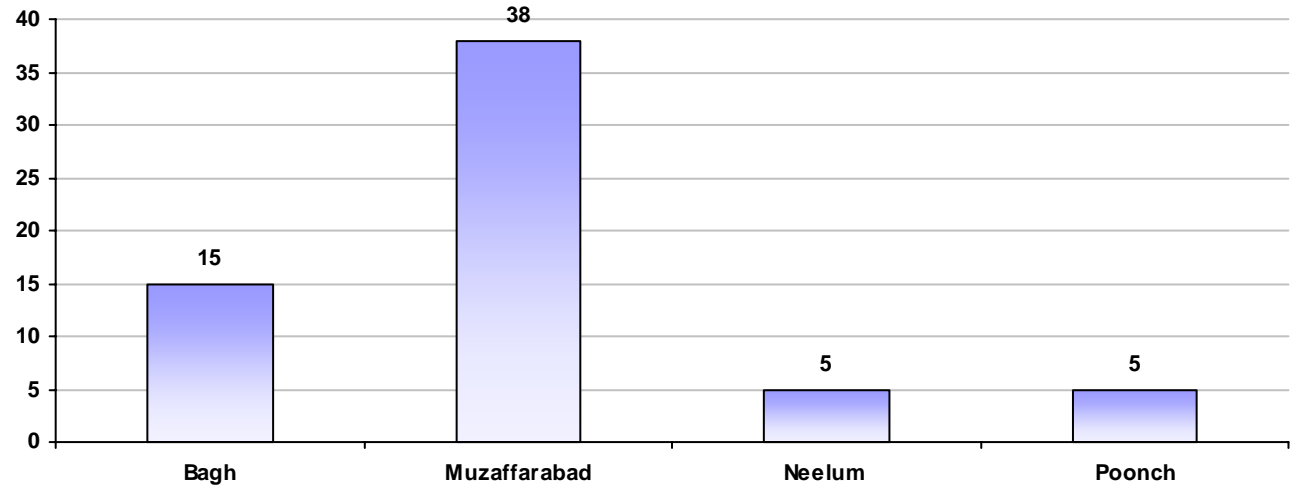

District wise Hubs Established AT A.J.K