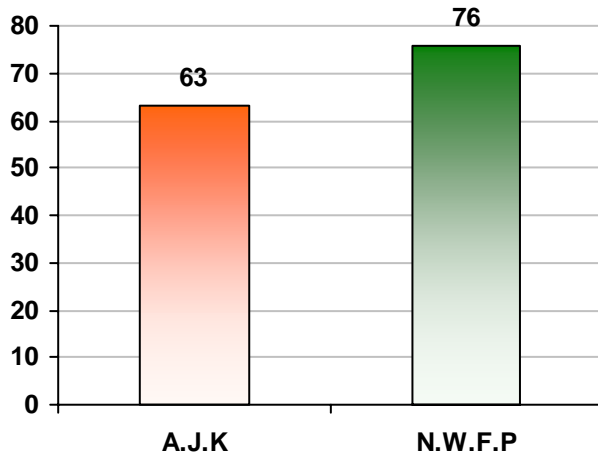

RURAL HOUSING RECONSTRUCTION AND REHABILITATION PROGRAMMER

PROVINCE AND DISTRICT WISE HUB'S ESTABLISHED

Data Source: ERRR Logistic Wing

Hubs Established